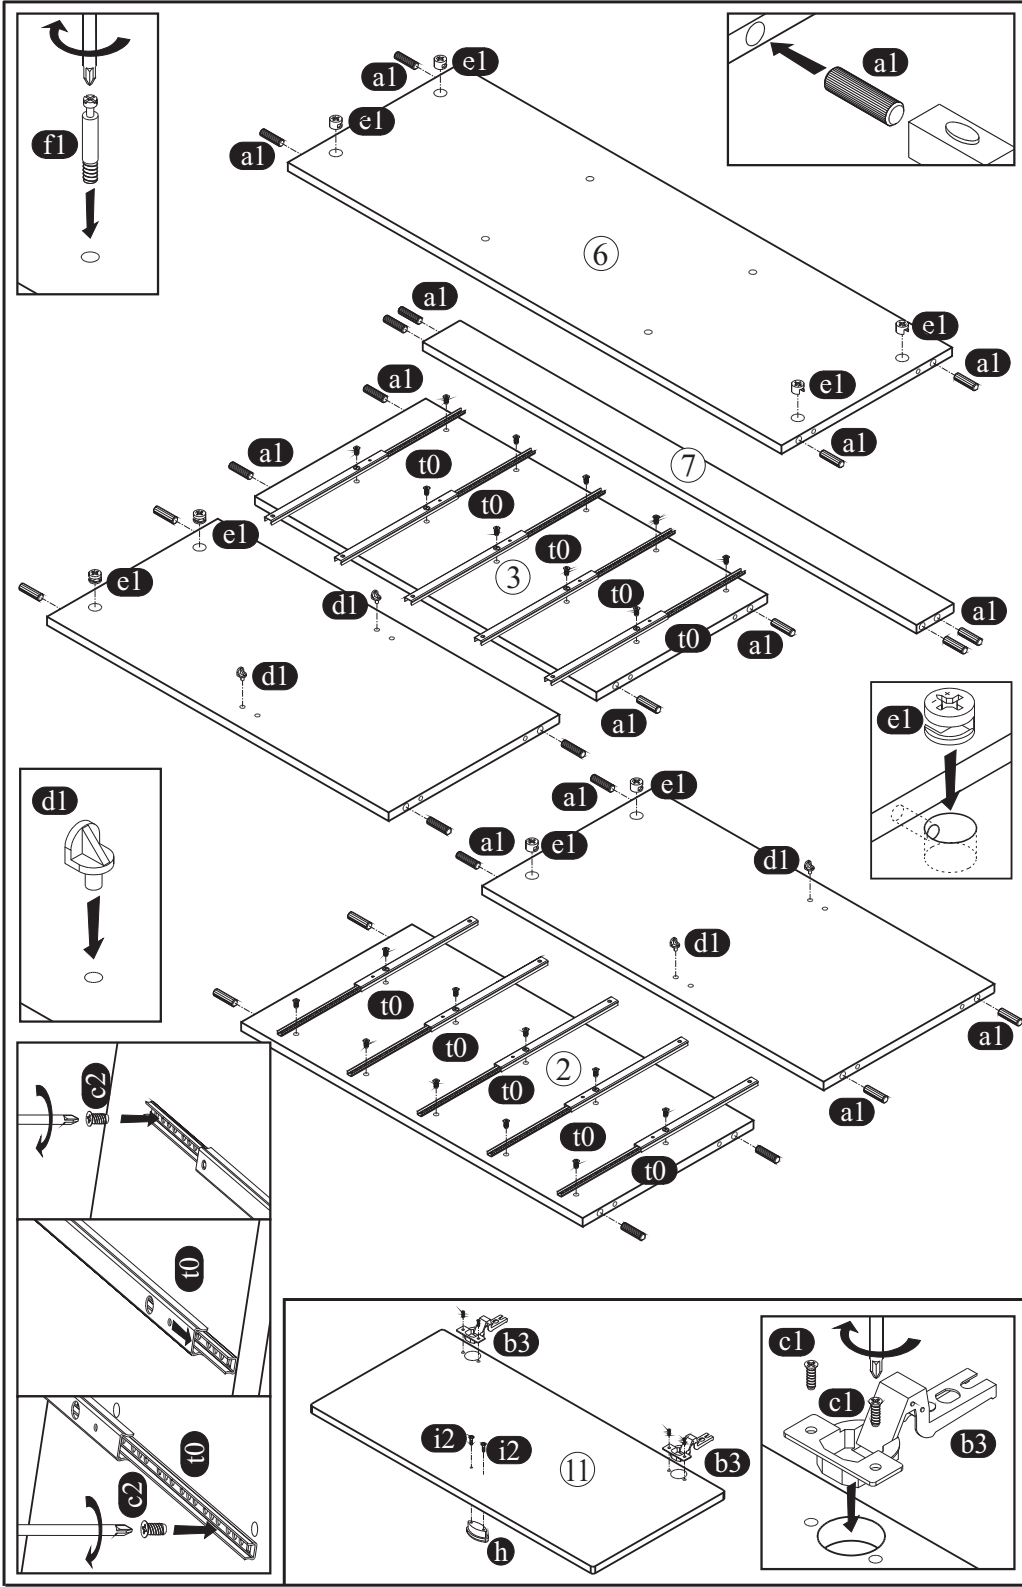

EXPERT 2

→ 1090 ↑ 850 ↙ 390

a1 8x35 x....(x60)	b0 x....(x4)	b3 x....(x4)	c1 Euro 4x13 x....(x8)
c2 Euro 5x13 x....(x20)	d1 x....(x8)	e0 x....(x12)	e1 x....(x12)
f1 x....(x12)	g0 x....(x4)	g1 7x50 x....(x4)	h x....(x7)
i2 4x20 x....(x14)	k1 4x8 x....(x10)	m x....(x1)	n1 3x16 x....(x60)
o2 x....(x5)	r1 x....(x10)	s x....(x1)	t0 x....(x10)

MONTAGEANLEITUNG - SERVICEKARTE

MONTAGEANLEITUNG - SERVICEKARTE

MONTAGEANLEITUNG - SERVICEKARTE

MONTAGEANLEITUNG - SERVICEKARTE