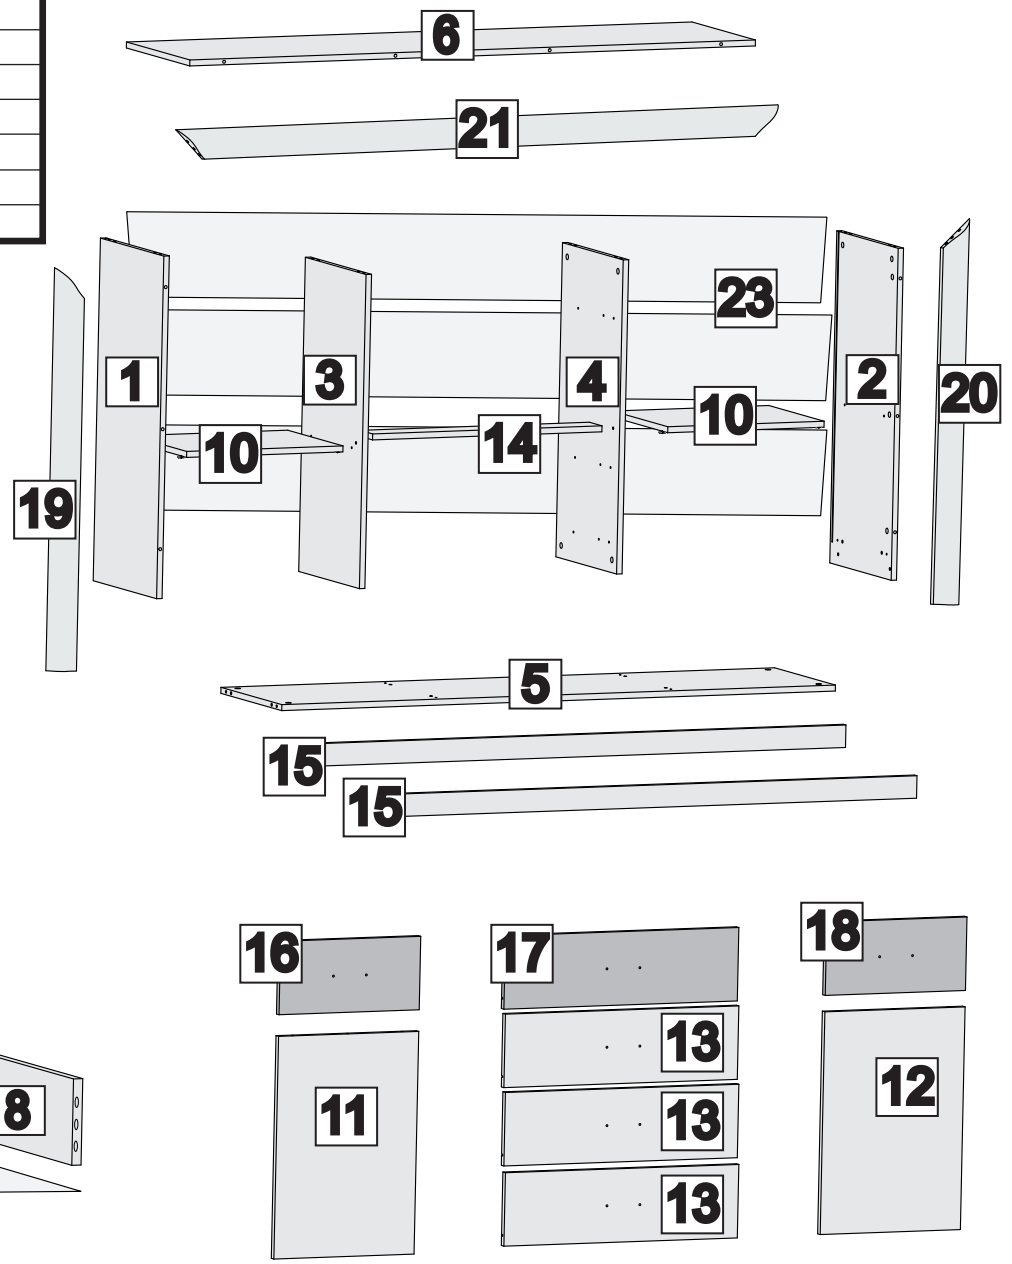

Nr/No	CODE	Szt/Qty
1	Castel08_01	1
2	Castel08_02	1
3	Castel08_03	1
4	Castel08_04	1
5	Castel08_05	1
6	Castel08_06	1
7	Castel08_07	4
8	Castel08_08	4
9	Castel08_09	4
10	Castel08_10	2
11	Castel08_11	1
12	Castel08_12	1
13	Castel08_13	3
14	Castel08_14	1
15	Castel08_15	2
16	Castel08_16	1
17	Castel08_17	1
18	Castel08_18	1
19	Castel08_19	1
20	Castel08_20	1
21	Castel08_21	1
22	Castel08HDF_02	4
23	Castel08HDF_01	3